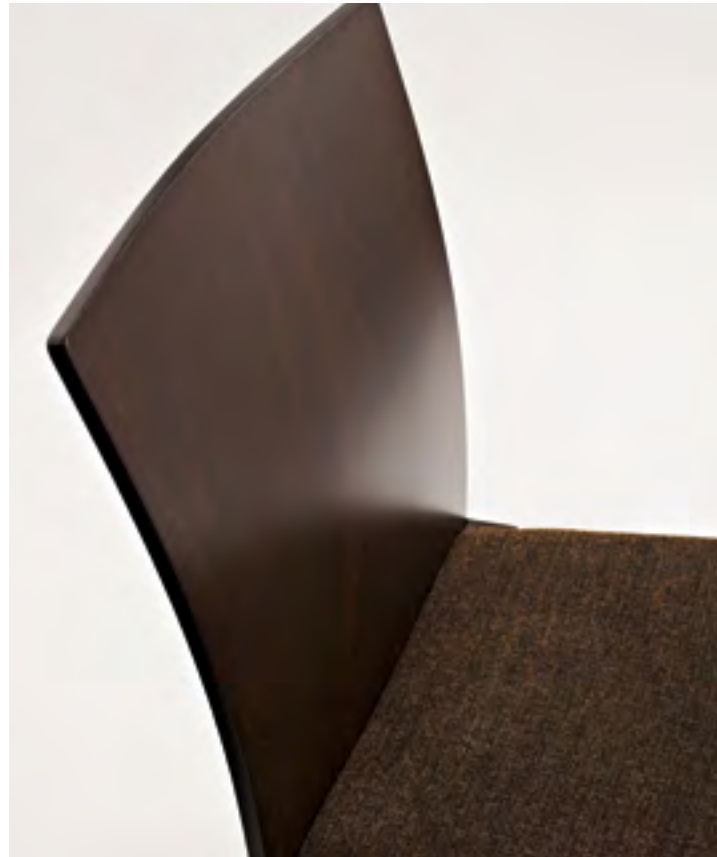

VARSAVIA

Struttura: faggio
Seduta: tessuto cat.05,
ecopelle
Colori: terra, noce 02, ciliegio, olmo neutro,
rovere 02, rovere 03, frassino naturale,
rovere sigaro, rovere grigio, rovere wengè,
rovere naturale, rovere miele, rovere cenere,
rovere sabbia, rovere caffè

*Structure: beech
Seat: fabric cat.05,
eco-leather
Colours: earth, walnut 02, cherry, neutral elm,
oak 02, oak 03, natural ash,
cigar oak, grey oak, Wenge oak,
natural oak, honey oak, cinder oak,
sand oak, coffee oak*

Per disponibilità colore
completa, consultare il Listino
prezzi attualmente in vigore.

*Please see the current price list for
the full range of colours available..*