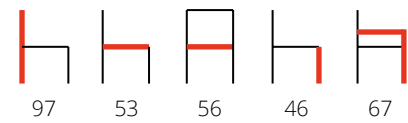

PRAGA

PRAGA / P

Struttura: faggio, frassino
Seduta: massello, tessuto cat.05, ecopelle
Colori: terra, noce 02, ciliegio, olmo neutro,
rovere 02, rovere 03, frassino naturale,
rovere sigaro, rovere grigio, rovere wengè,
rovere naturale, rovere miele, rovere cenere,
rovere sabbia, rovere caffè

*Structure: beech, ash
Seat: solid wood, fabric cat.05, eco-leather
Colours: earth, walnut 02, cherry, neutral elm,
oak 02, oak 03, natural ash,
cigar oak, grey oak, Wenge oak,
natural oak, honey oak, cinder oak,
sand oak, coffee oak*

PRAGA
PRAGA/P

Per disponibilità colore completa, consultare il Listino prezzi attualmente in vigore.

Please see the current price list for the full range of colours available.